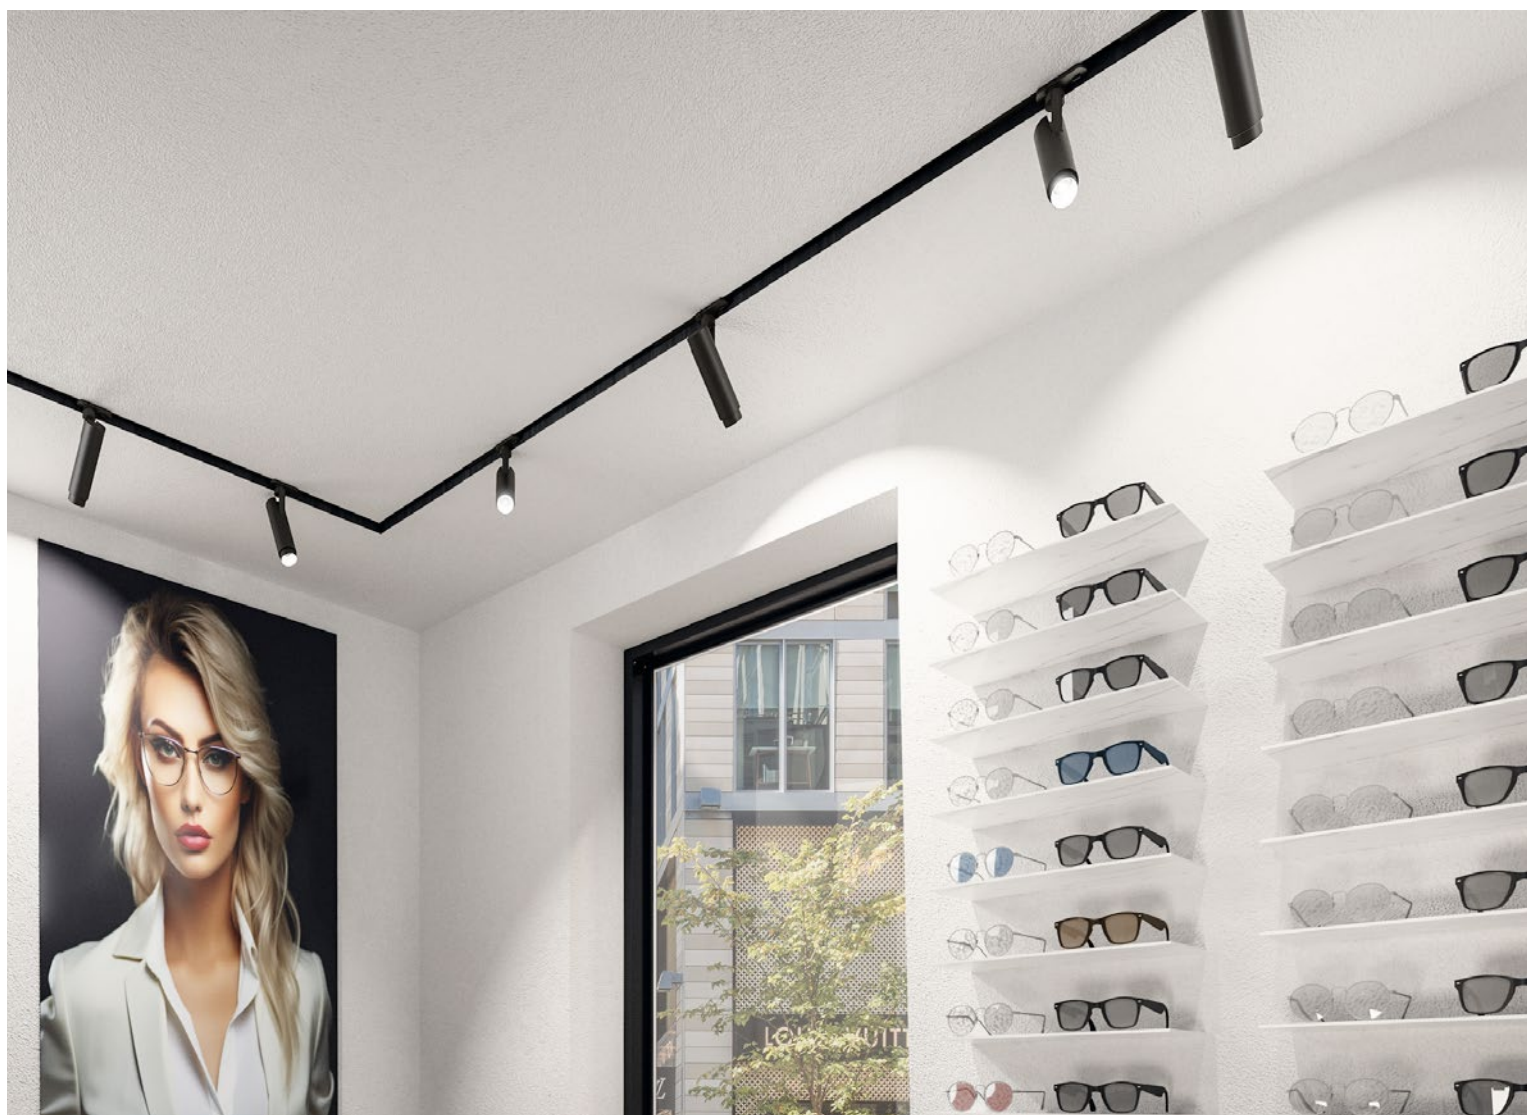

TERES PRO

ID 14

With a distinctly **architectural vocation**, **TERES PRO** represents the latest and most **sophisticated inspiration for spotlight with a compact and slim body** equipped with a driver completely hidden into the track. The **TERES PRO ZOOM** version thanks to the **adjustable light beam** is the best solution when flexibility is required to enlighten spaces and objects modifying the accent light to wide beam by a simple touch. **The PRO ART version** responds to the demanding lighting **requirements of museum and exhibition spaces**: the gobos allow you to design clearly and precisely geometrical rays lights, perfect to enhance sculptures and paintings.

☑ Features

- Direct emission
- UGR<19
- IP 40

💡 Led

- 3000K/4000K
- >113 lm/W
- CRI>90/CRI>95
- Eye safety: RGO/RGI
- Mac Adams 3
- L80/B10 >50.000h

🕒 Specifications

- In track driver
- CoB LED technology
- PC lens 15°-24°-36°-50°
- ZOOM lens from 25° to 60°

📦 Body

- Die-cast aluminum with epoxy powder coating

🌈 Colors

- White RAL 9003 wrinkled - code W
- Black RAL 9005 wrinkled - code BK

★ Certifications

- CE Conformity
- Energy efficiency E
- 5 years warranty
- ETL Certification

⇄ Related products

- Teres (p. 224)
- Teres Exte (p. 231)
- Teres Micro Zoom (p. 178)

📦 On request

- DALI - code D*
- Bluetooth - code BT*
- 2700K - code: K27*
- 5000K - code: K5*

* Where available