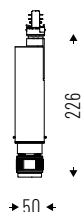

TERES PRO ART

PC lens adjustable 25°-36° with flaps, CRI>95.

IP 40